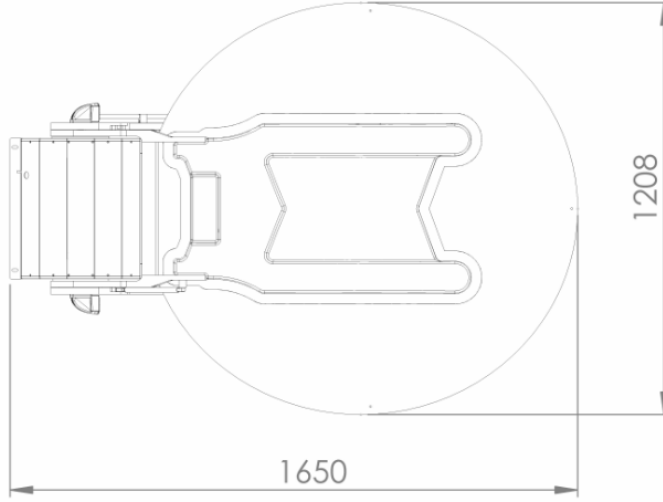

VSAT Drive-Away Satellite Antenna (Military Grade)

KU / X / KA Band Auto Pointing Antenna System 1.2m / 1.5m / 1.8m

Drawing

Disclaimer: All images are for reference purposes only

Revised | September 28 2020 (V2)

Important Notice: Information contained in this data sheet is believed to be reliable at the date of issue, however accuracy and completeness is not guaranteed. Satelcom holds the right to change the product specifications without notice.