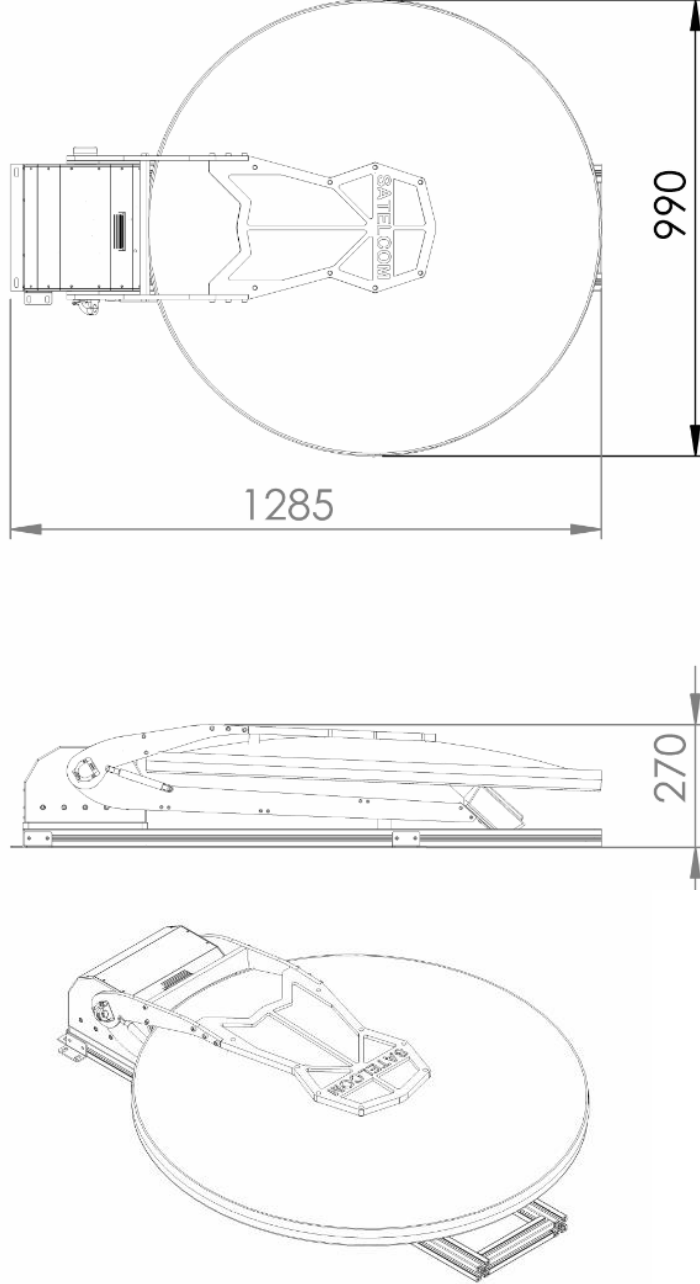

VSAT DriveAway Satellite Antenna (Medium)

KU / KA Band Auto Pointing Antenna System 0.98m / 1.2m

Drawing

Disclaimer: All images are for reference purposes only

Revised | September 28 2020 (V2)

Important Notice: Information contained in this data sheet is believed to be reliable at the date of issue, however accuracy and completeness is not guaranteed. Satelcom holds the right to change the product specifications without notice.