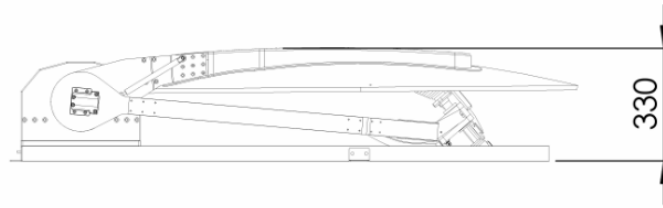

VSAT DriveAway Satellite Antenna (Large)

KU / X / KA Band Auto Pointing Antenna System 1.2m / 1.5m / 1.8m

Drawing

Disclaimer: All images are for reference purposes only

Revised | September 28 2020 (V2)

Important Notice: Information contained in this data sheet is believed to be reliable at the date of issue, however accuracy and completeness is not guaranteed. Satelcom holds the right to change the product specifications without notice.