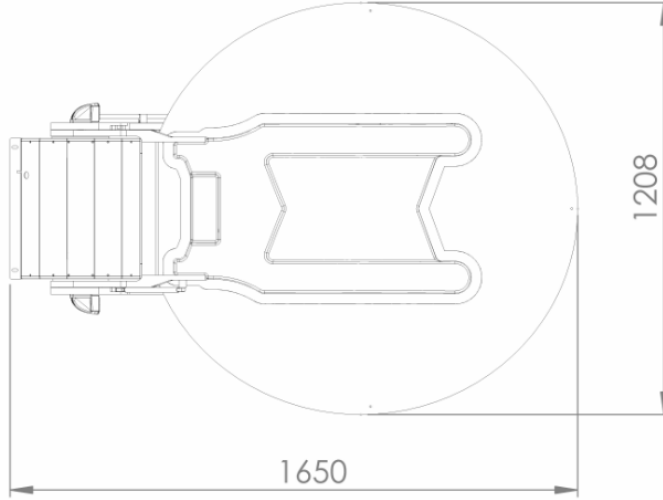

VSAT DriveAway Satellite Antenna (Large)

KU / X / KA Band Auto Pointing Antenna System 1.2m / 1.5m / 1.8m

Drawing

Disclaimer: All images are for reference purposes only

Revised | September 28 2020 (V2)

Important Notice: Information contained in this data sheet is believed to be reliable at the date of issue, however accuracy and completeness is not guaranteed. Satelcom holds the right to change the product specifications without notice.